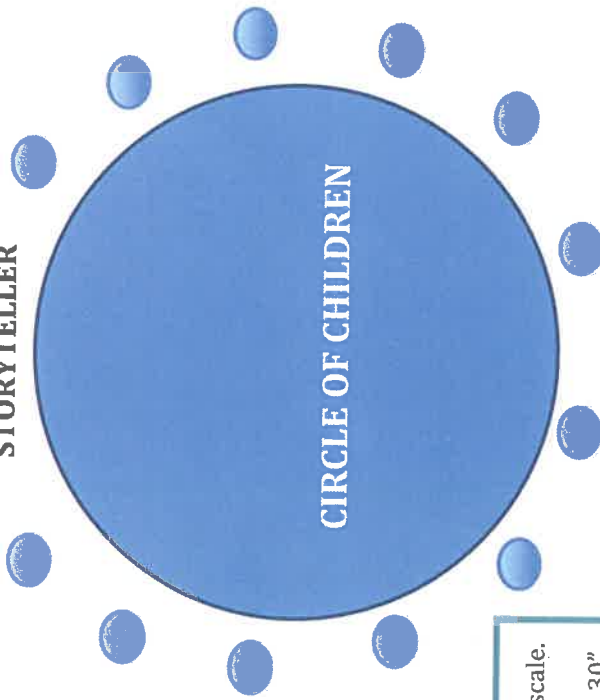

**ADVENT-CHRISTMAS**

Advent Cards	Bethlehem
Advent Candles	Prophet
Books and Puzzles	

**FOCAL SHELVES**

Christ Candle	Nativity	G.S. Sheepfold
Light	Liturgical Clothes/Bible	Good Shepherd Table
Baptism	Church Year Puzzle	Books

**EASTER-PENTECOST**

Lenten Puzzle	Pentecost
Appearance to Mary M.	Road to Emmaus
Ascension	Puzzles

Boy Jesus is Baptized  
 Jesus is Wilderness Children  
 Jesus & Bart-Zach- maeus aeus  
 King Passover  
 Jesus the Last

Temple Temple	Basket Jerusalem	Map Book of Holy Land
Basket	Purple/Beige Road	
Puzzle Book	E.M. E.M.	
Book Basket	E.M. E.M.	

**STORYTELLER**

Shelves are not drawn to scale. Each division should represent a shelf 36" long, 30" high, 12" deep, with exception of the middle focal shelves. These should be differentiated...either shorter, (preferred) or taller.  
 E.M. = Enhancement Materials

Desert Box

**DOOR**

Prayer Corner